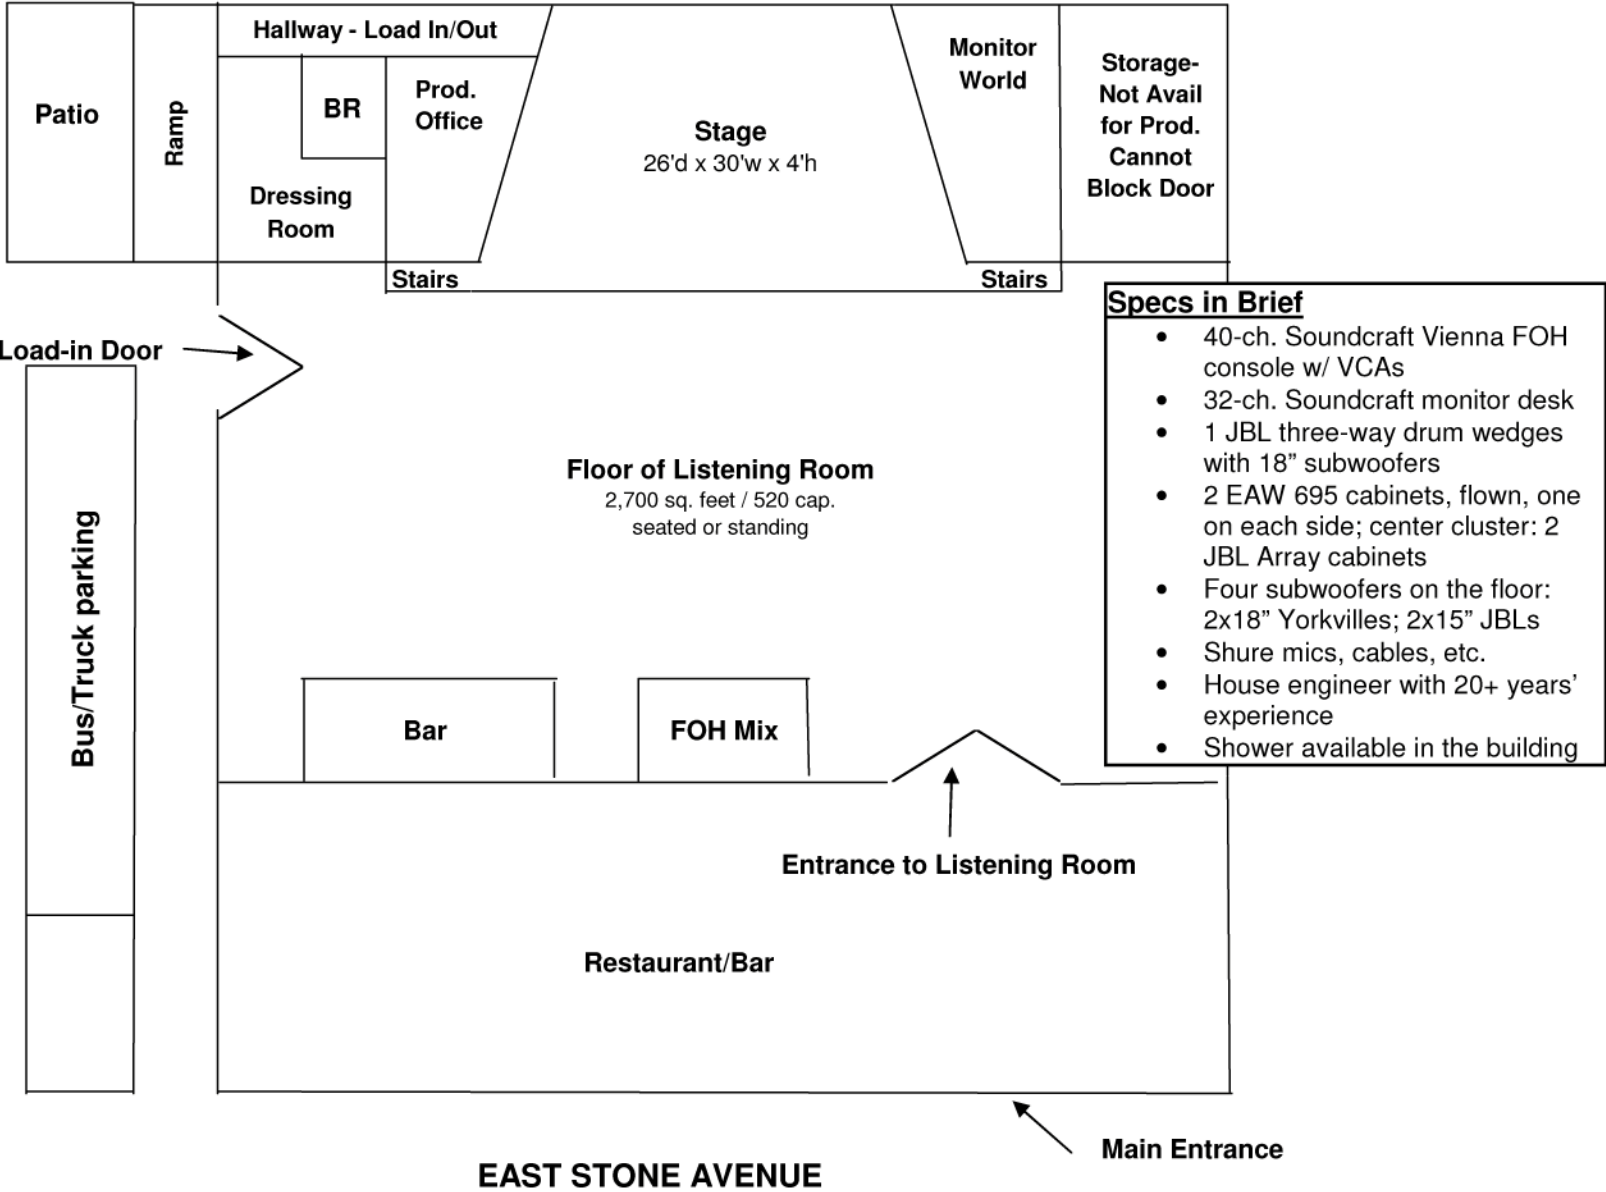

THE HANDLEBAR

- Specs in Brief**
- 40-ch. Soundcraft Vienna FOH console w/ VCAs
 - 32-ch. Soundcraft monitor desk
 - 1 JBL three-way drum wedges with 18" subwoofers
 - 2 EAW 695 cabinets, flown, one on each side; center cluster: 2 JBL Array cabinets
 - Four subwoofers on the floor: 2x18" Yorkvilles; 2x15" JBLs
 - Shure mics, cables, etc.
 - House engineer with 20+ years' experience
 - Shower available in the building